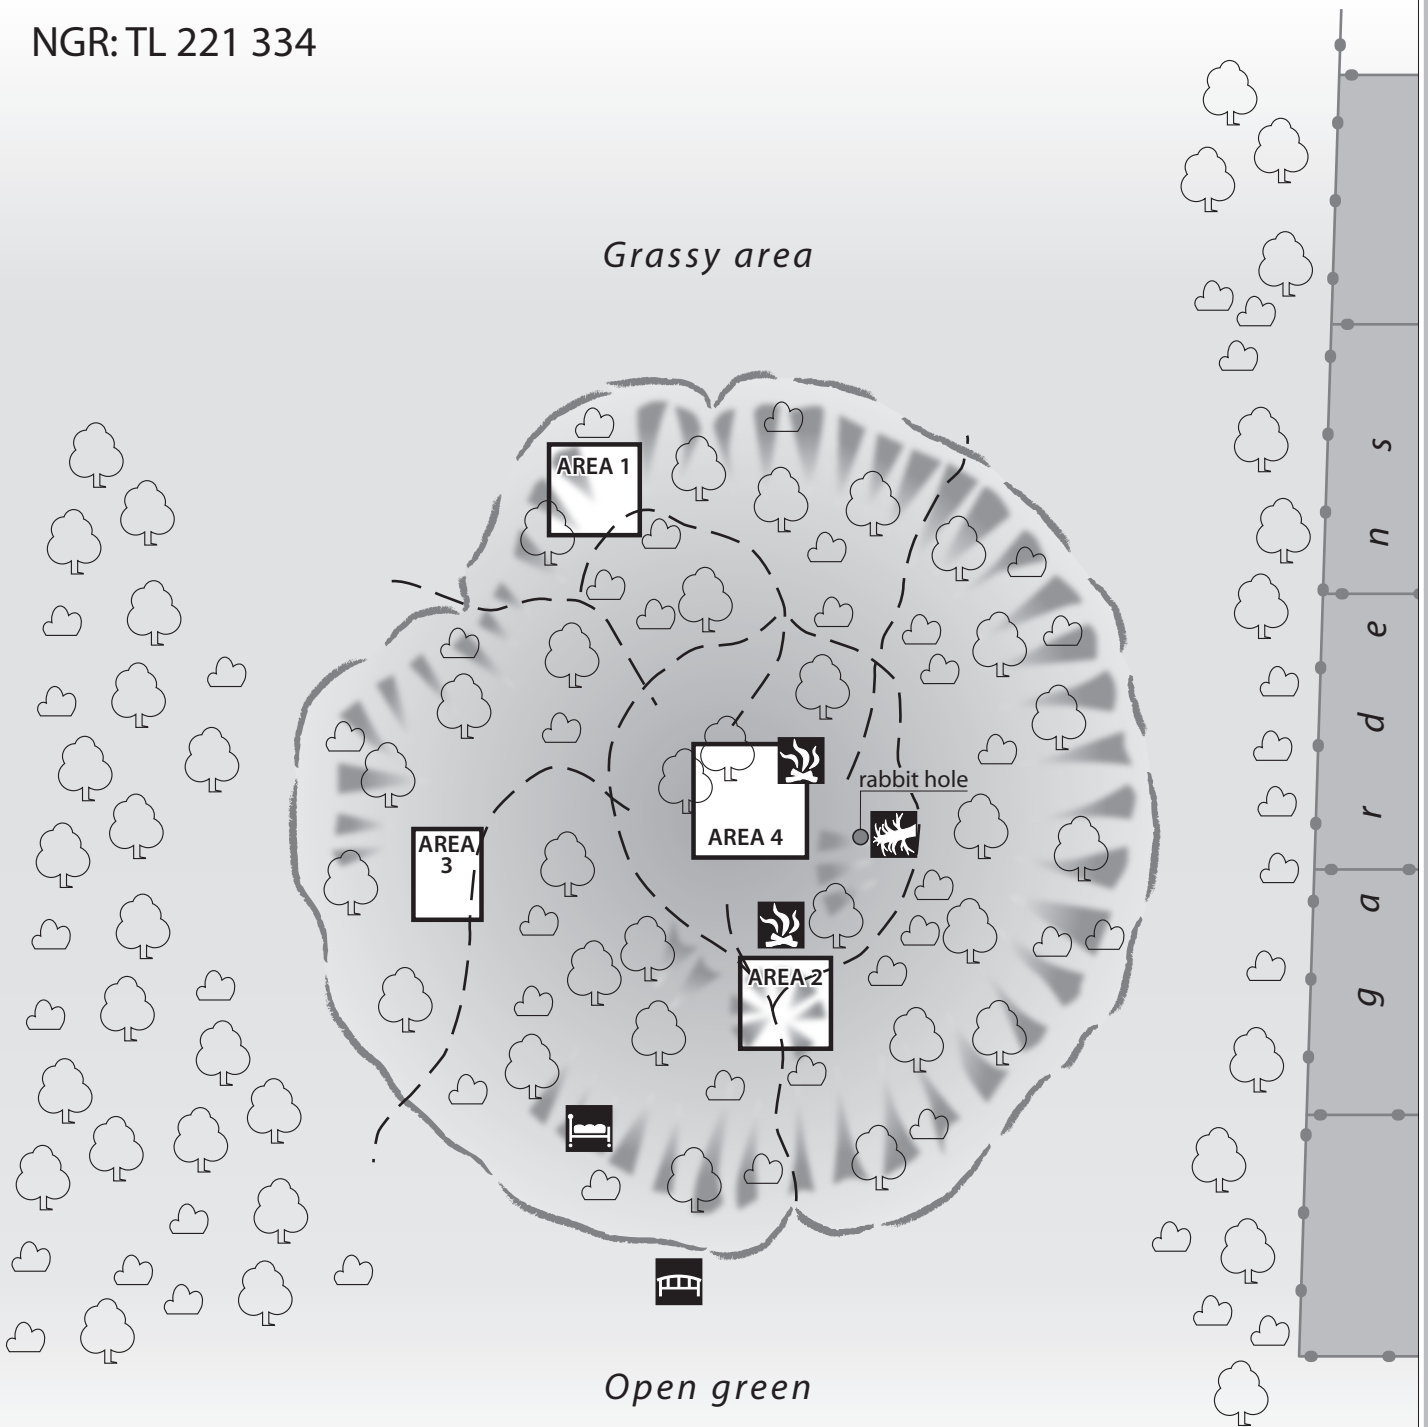

HL/LGC '12 (1)

PUDDING BASIN
(Norton Common)

NGR: TL 221 334

	Topography and ground cover	Named features
	Steep slope	Bench
	Grass	Bonfire site
	Trees/woodland	Fallen tree or branch
	Scrub	Mattress
	Mixed vegetation	